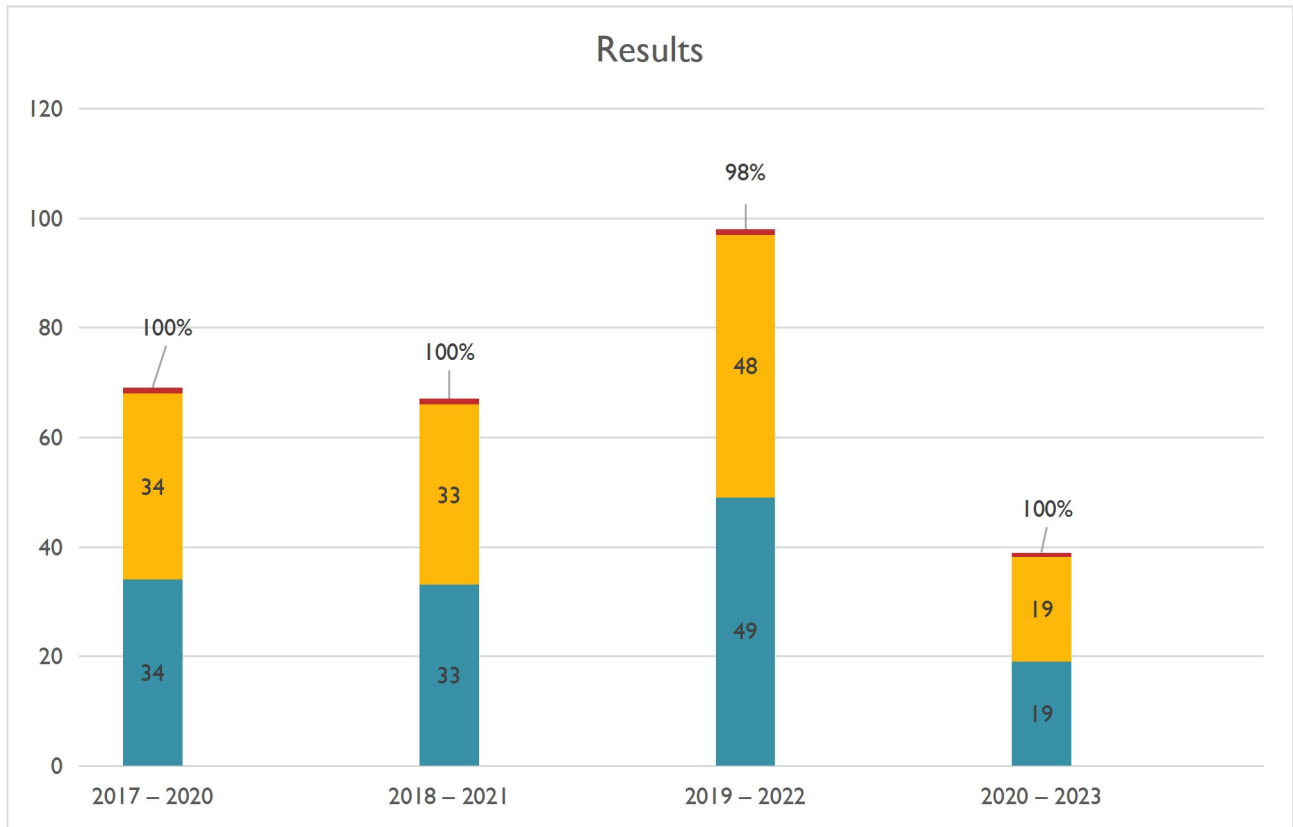

## 6. Result analysis graph:

**Abstract:**

**The result analysis of the department academic year wise is as follow:**

**Table – 1: ANNUAL EXAMINATION RESULT ANALYSIS: 2017-2023**

<b>YEAR</b>	<b>NAME OF THE PROGRAMME</b>	<b>STUDENTS APPEARED FOR III YEAR</b>	<b>PASSED</b>	<b>PASS PERCENTAGE</b>
<b>2017 – 2020</b>	B.sc(MPC & BZC)	34	34	100%
<b>2018 – 2021</b>	B.sc(MPC & BZC)	33	33	100%
<b>2019 – 2022</b>	B.sc(MPC & BZC)	49	48	98%
<b>2020 – 2023</b>	B.sc(BZC)	19	19	100%